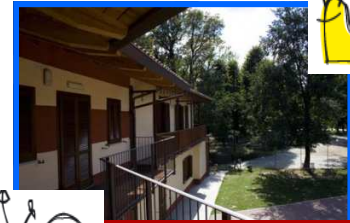

Cascina Govean

Altrochè is a social co-op which plans and realizes educational and tourist activities. Our staff works in different sectors: environment, school, tourism, sport and games.

Altrochè wants:

To plan products and services to improve citizens' quality of life and to improve the area in which we live;

To stimulate in people's mind social sympathy devices diversity acceptance, and personal and social promotion;

To promote a sustainable and responsible tourism and to make accommodation facilities sustainable.